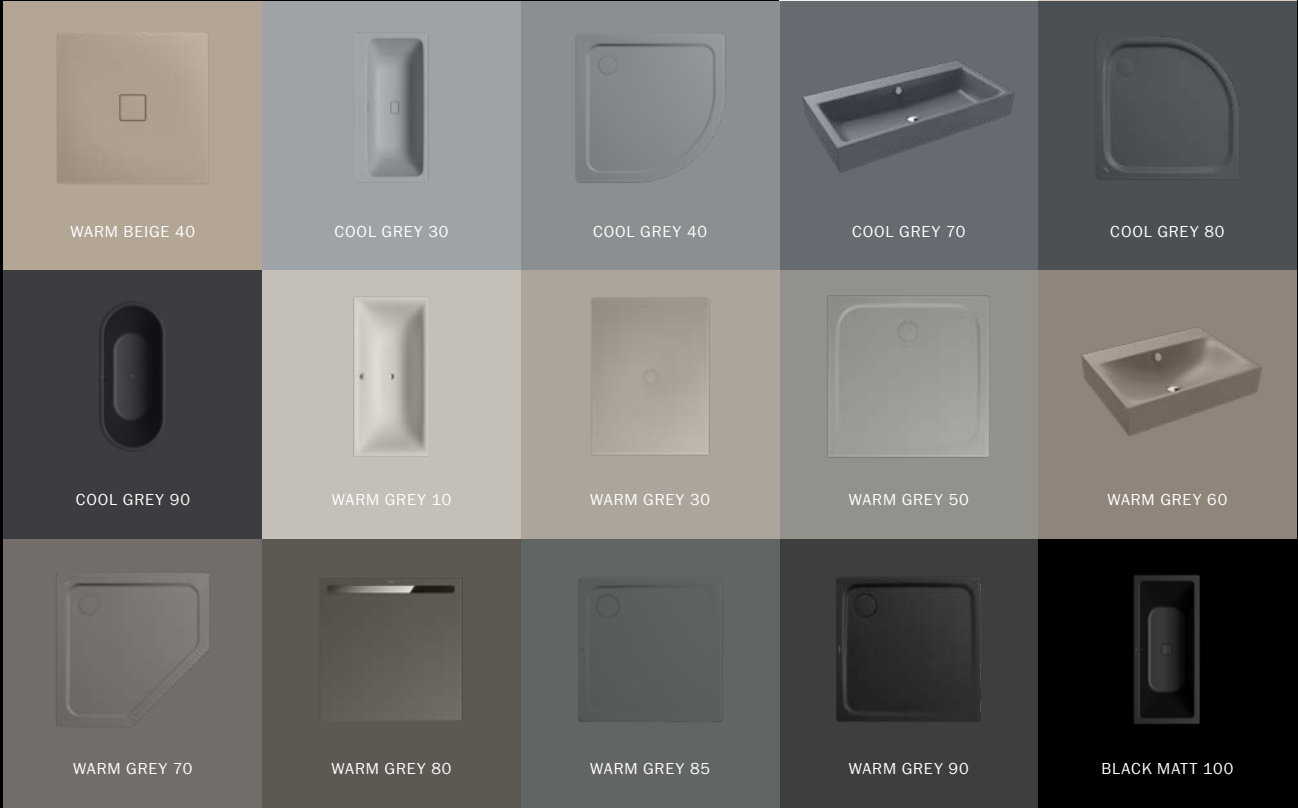

# KALDEWEI COLOUR & STYLE

## COORDINATED COLOURS COLLECTION

THE MATT COLOURS OF THE COORDINATED COLOURS COLLECTION HIGHLIGHT THE SPECIAL CHARACTER OF THE EXCLUSIVE KALDEWEI SHOWER SURFACES, WASHBASINS AND BATHTUBS, FINELY COORDINATED AND FREELY COMBINABLE WITH ONE ANOTHER.

## TREND COLOURS<sup>1</sup>

EXPRESSIVE COLOURS THAT MATCH THE COLOUR TRENDS ON THE MARKET.

1. Only available for MIENA washbasin Mod. 3180 and Mod. 3181.