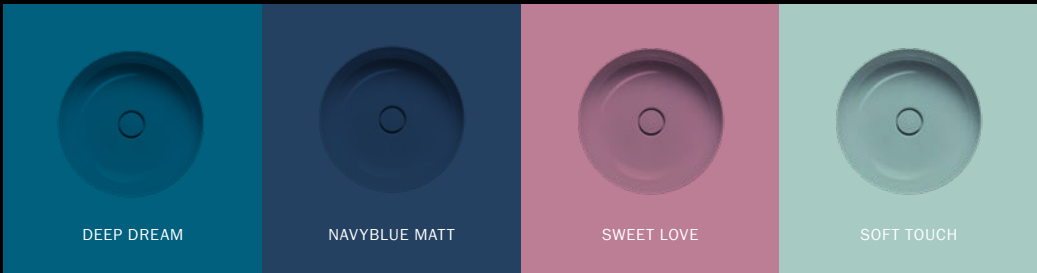

## COORDINATED COLOURS COLLECTION

THE MATT COLOURS OF THE COORDINATED COLOURS COLLECTION HIGHLIGHT THE SPECIAL CHARACTER OF THE EXCLUSIVE KALDEWEI SHOWER SURFACES, WASHBASINS AND BATHTUBS, FINELY COORDINATED AND FREELY COMBINABLE WITH ONE ANOTHER.

## TREND COLOURS<sup>1</sup>

EXPRESSIVE COLOURS THAT MATCH THE COLOUR TRENDS ON THE MARKET.

1. Only available for MIENA washbasin Mod. 3180 and Mod. 3181.