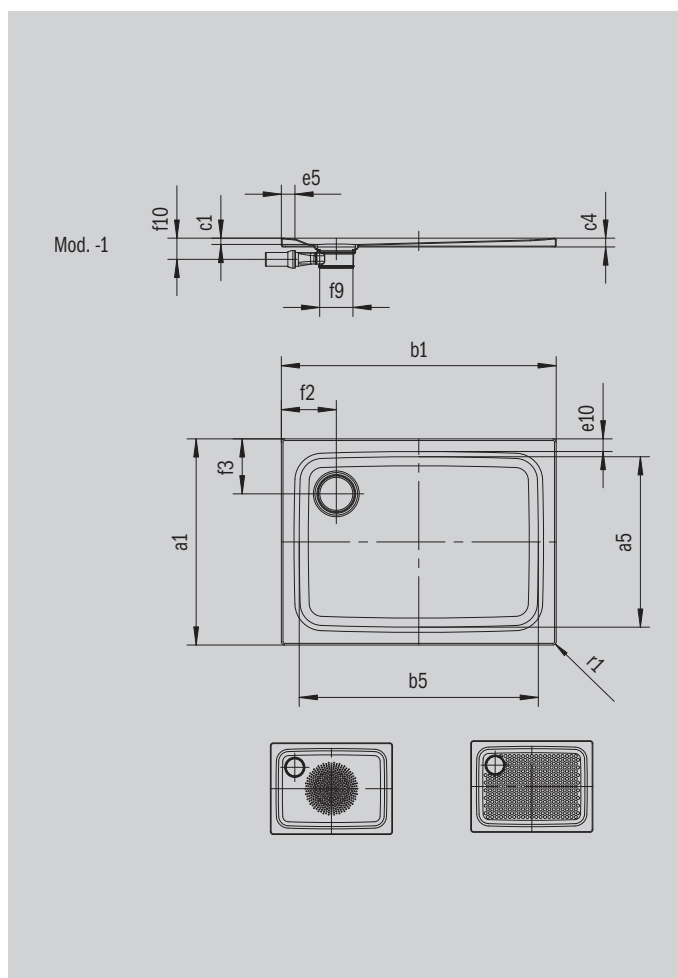

SUPERPLAN PLUS

- elegant, puristic design
- can be installed to be absolutely flush with the floor
- maximum standing comfort thanks to the flat enamelled waste cover that is set flush in the shower tray
- made of KALDEWEI steel enamel

Similar illustration

Model 469	KA 120 horizontal	KA 120 flat	KA 120 vertical
Total height	108	88	49
Fitting height	83	63	83

ANTISLIP
SECURE

Model		469
External length	a_1	800 mm
Internal length	a_5	690 mm
External width	b_1	800 mm
Internal width	b_5	690 mm
Depth inside	c_1	25 mm
Height of rim	c_4	32 mm
Total height (height with bottle trap)	c_{17}	109 mm
Width of rim	e_{10}, e_5	50; 50 mm
Diameter of waste hole	f_9	Ø 120 mm
Bottle trap connection height	f_{10}	78 mm
Distance bath edge to centre of waste hole	f_{21}, f_3	200; 200 mm
External radius	r_1	12 mm
Net weight		16 kg
Diameter of anti-slip		Ø 435 mm
Full anti-slip		586 x 565 mm
ANTI-SLIP SECURE PLUS		full base