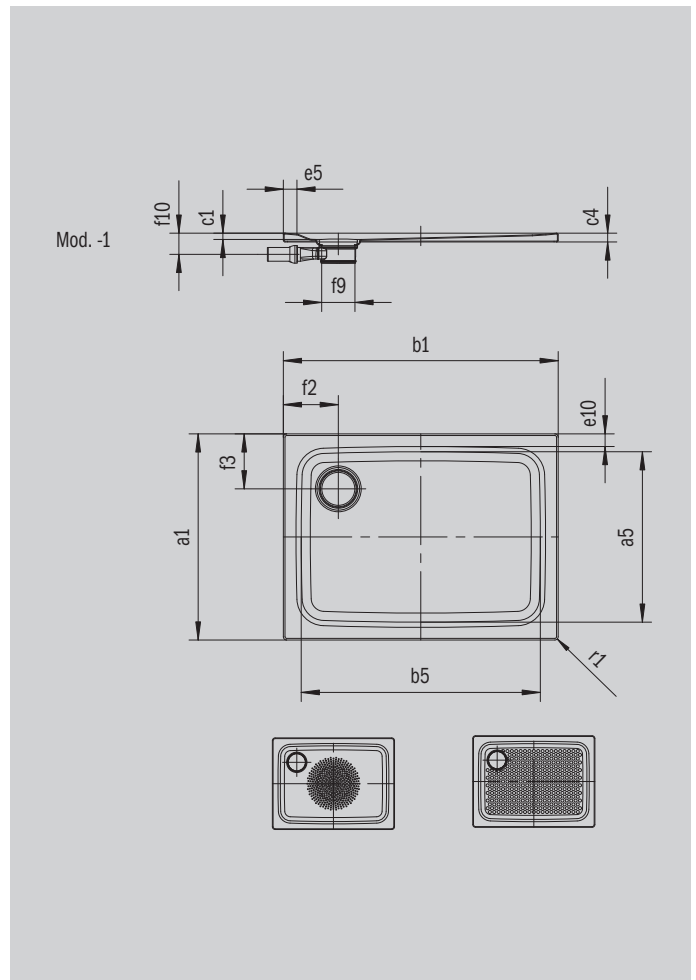

# SUPERPLAN PLUS

- elegant, puristic design
- can be installed to be absolutely flush with the floor
- maximum standing comfort thanks to the flat enamelled waste cover that is set flush in the shower tray
- made of KALDEWEI steel enamel

Similar illustration

Model 494	KA 120 horizontal	KA 120 flat	KA 120 vertical
Total height	135	115	49
Fitting height	83	63	83

ANTISLIP  
**SECURE<sup>+</sup>**

Model		494
External length	$a_1$	1500 mm
Internal length	$a_5$	1390 mm
External width	$b_1$	1500 mm
Internal width	$b_5$	1390 mm
Depth inside	$c_1$	52 mm
Height of rim	$c_4$	32 mm
Height with support	$c_{10}$	105 mm
Total height (height with bottle trap)	$c_{17}$	136 mm
Width of rim	$e_{10}, a_5$	50; 50 mm
Diameter of waste hole	$f_9$	Ø 120 mm
Bottle trap connection height	$f_{10}$	105 mm
Distance bath edge to centre of waste hole	$f_{21}, f_3$	200; 200 mm
External radius	$r_1$	12 mm
Net weight		55 kg
Diameter of anti-slip		Ø 861 mm
Full anti-slip		1393 x 1393 mm
ANTI-SLIP SECURE PLUS		full base